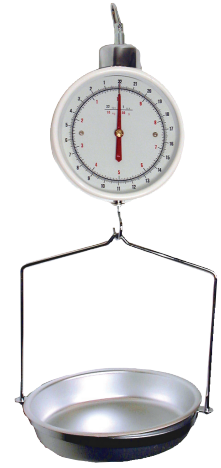

Hanging Scale

These scales are ideal for a wide variety of applications including food preparation. All models feature large, easy to read dials with both "LB" and "KG" measure. A zero adjust allows for compensation. *Not legal for trade.

Model	Description	Increments	Weight	Ship Weight	Dimensions (LWH)	Shipping Dimensions	Item #	LIST PRICE
DHS10KG22LB	Dial Hanging Scale 10 kg/22 lbs.	22 lbs. x 1oz / 10 kg x 50g	7 lbs.	8 lbs.	14" x 14" x 25"	15" x 15" x 5"	10838	\$ 203.00