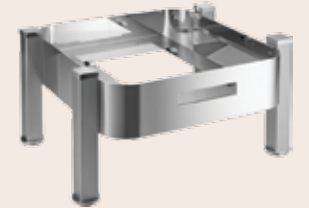

CHAFING DISH, ANGLED  
**60.5723.0010** 15 9/16" x 18 1/2" 39.5 cm x 47 cm

SOUP STATION FOR CHAFING DISH WITH COVER  
**H 60.5756.0000** 14 3/16" 36 cm x 28.7 cm

HEPP HOLLOWWARE - INDUCTION PLUS

ARTE CHAFING DISH, RECTANGULAR  
**H 57.0021.6040** 14.5" x 17.75" 37 x 45 cm

EXCELLENT BUFFET STAND, ROUND  
**H 57.0007.6040** 18" 46 cm

ARTE BUFFET STAND, ROUND  
**H 57.0008.6040** 18.5" 47 cm

EXCELLENT BUFFET STAND, RECTANGULAR  
**H 57.0012.6040** 17.25" x 15.75" 44 x 40 cm