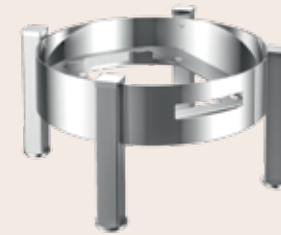

HEPP HOLLOWWARE - INDUCTION ACCESSORIES

CHAFING DISH, ROUND WITH INSERT  
**H 60.5722.0000** 13 3/4" 35 cm  
**H 60.5722.3000** 11 13/16" 30 cm

CHAFING DISH, ROUND WITHOUT INSERT  
**H 60.5721.0010** 13 3/4" 35 cm  
**H 60.5721.3010** 11 13/16" 30 cm

CHAFING DISH, ROUND, WITH GLASS COVER & INSERT  
**H 60.5725.0000** 13 3/4" 35 cm

CHAFING DISH, ROUND, WITH GLASS COVER WITHOUT INSERT  
**H 60.5725.0010** 13 3/4" 35 cm

GLASS COVER ONLY  
**H 60.5722.0010** 13 3/4" 35 cm

CHAFING DISH, ANGLED  
**60.5723.0010** 15 9/16" x 18 1/2" 39.5 cm x 47 cm

SOUP STATION FOR CHAFING DISH WITH COVER  
**H 60.5756.0000** 14 3/16" 36 cm x 28.7 cm

HEPP HOLLOWWARE - INDUCTION PLUS

ARTE CHAFING DISH, RECTANGULAR  
**H 57.0021.6040** 14.5" x 17.75" 37 x 45 cm

EXCELLENT BUFFET STAND, ROUND  
**H 57.0007.6040** 18" 46 cm

ARTE BUFFET STAND, ROUND  
**H 57.0008.6040** 18.5" 47 cm

EXCELLENT BUFFET STAND, RECTANGULAR  
**H 57.0012.6040** 17.25" x 15.75" 44 x 40 cm